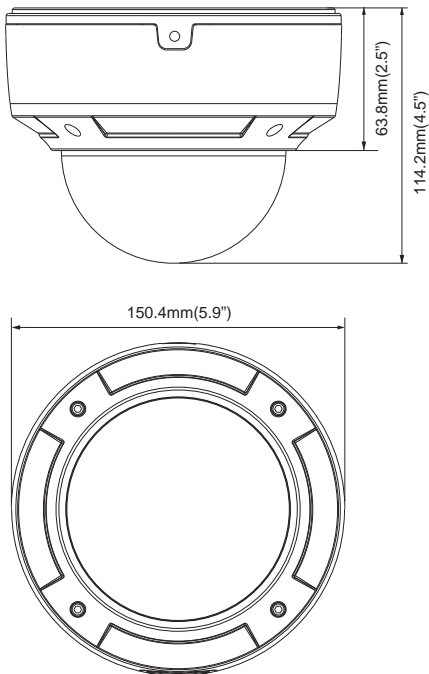

AVC-VN91VLT

2 MEGAPIXEL IR VANDAL DOME CAMERA

IP
CAMERA

FUNCTION

- 1080P (1920 X 1080) FULL REAL TIME CODING
- MAXIMUM RESOLUTION: 1920 X 1080
- 2.8~12mm VARIFOCAL LENS
- H.264 / 30 IR LED
- ICR AUTO SWITCH, TRUE DAY & NIGHT
- 20 ~ 30m IR NIGHT VIEW DISTANCE
- 3D DNR, DIGITAL WDR
- SUPPORT CORRIDOR PATTERN
- ROI CODING
- POE (POWER OVER ETHERNET) POWER SUPPLY
- SUPPORT SMART PHONE, IPAD, REMOTE MONITORING
- SUPPORT P2P / TRIPLE STREAMS
- WATER PROOF (IP66)
- DC 12V / WHITE CASING

DIMENSION

* Unit : mm (Inch)

SPECIFICATION

DESCRIPTION	NTSC	PAL
IMAGE SENSOR	1 / 3 " CMOS	
IMAGE SIZE	1920 × 1080	
ELECTRONIC SHUTTER	1 / 25s ~ 1 / 100000s	
MIN. ILLUMINATION	0 LUX (IR LED ON)	
LENS	2.8 ~ 12mm VARIFOCAL LENS	
LENS MOUNT	CS / Ø14	
VIDEO COMPRESSION	H.264 / MJPEG	
RESOLUTION	1080P (1920 X 1080), 720P (1280 X 720), D1, CIF, 480 X 240	
MULTI-STREAM	1920 X 1080 (1 ~ 30FPS) / 1280 X 720 (1 ~ 30FPS) / 1280 X 720 (1 ~ 10FPS) / D1 (1 ~ 30FPS) / CIF (1 ~ 30FPS) / CIF (1 ~ 30FPS) / 480 X 240 (1 ~ 30FPS)	
BIT RATE	64 Kbps ~ 8 Mbps	
ENCODE MODE	VBR / CBR	
QUALITY	FIVE LEVELS UNDER VBR; FREELY ADJUSTABLE UNDER CBR	
IMAGE SETTINGS	CORRIDOR PATTERN, SATURATION, BRIGHTNESS, CHROMA, CONTRAST, WIDE DYNAMIC, SHARPEN, NR, ETC. ADJUSTABLE THROUGH CLIENT SOFTWARE OR WEB BROWSER	
REMOTE MONITORING	IE BROWSING, CMS REMOTE CONTROL	
ONLINE CONNECTION	SUPPORT SIMULTANEOUS MONITORING FOR UP TO 6 USERS; SUPPORT MULTI-STREAM REAL TIME TRANSMISSION	
PROTOCOL	TCP / IP, UDP, DHCP, NTP, RTP, PPPOE, DDNS, PROTOCOL SMTP, FTP	
STORAGE	NETWORK REMOTE STORAGE	
SMART ALARM	MOTION ALARM	
DAY & NIGHT	ICR	
POE	YES	
IR DISTANCE	20 ~ 30m	
WATER-PROOF	IP66	
NETWORK	RJ45	
AUDIO	NO	
STORAGE CARD	SUPPORT TF CARD, THE MAX CAPACITY IS 64GB	
POWER SUPPLY	DC 12V / POE	
POWER CONSUMPTION	-22°F ~ 122°F, 10% ~ 90% HUMIDITY	
DIMENSIONS	ø150mm × 114mm (ø5.9 in x 4.5 in)	